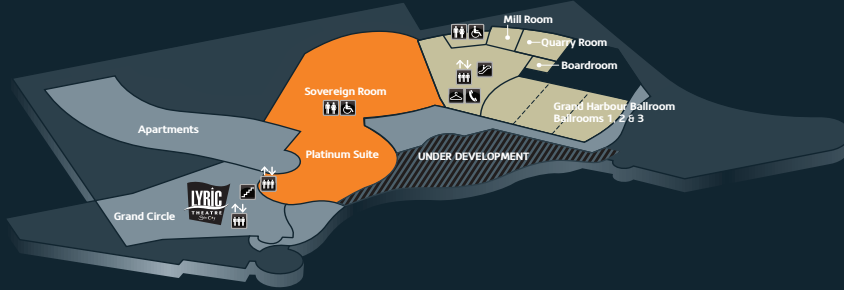

## 3

- THRILL Private Gaming Rooms
- MEET Function Rooms

## 2

- THRILL Poker Room
- EAT Sean's Kitchen, Sean's Tapas, Lotus Pond
- DRINK Sean's Bar & Lounge, 36° Bar

## 1

- THRILL Casino
- LIVE Lyric Theatre access (18+)
- EAT Fat Noodle, Fuel (Sports Theatre & Bar), Garden Buffet
- DRINK Sports Theatre & Bar, Oasis Lounge, Trophies Bar

#### SYMBOLS

- ★ Casino Entry
- 📦 Box Office
- 💰 Cashier
- 🚌 Star Express Buses
- 🚗 Taxi
- P Car Park Lifts
- TSR Total Star Rewards Centre
- ↑↓ Lifts
- 🪜 Stairs
- 🛖 Escalators