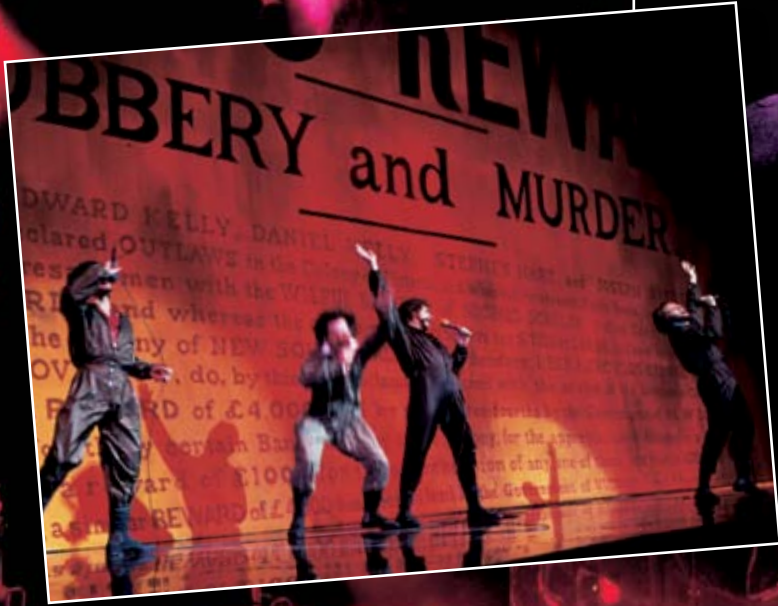

With Keith Bain.