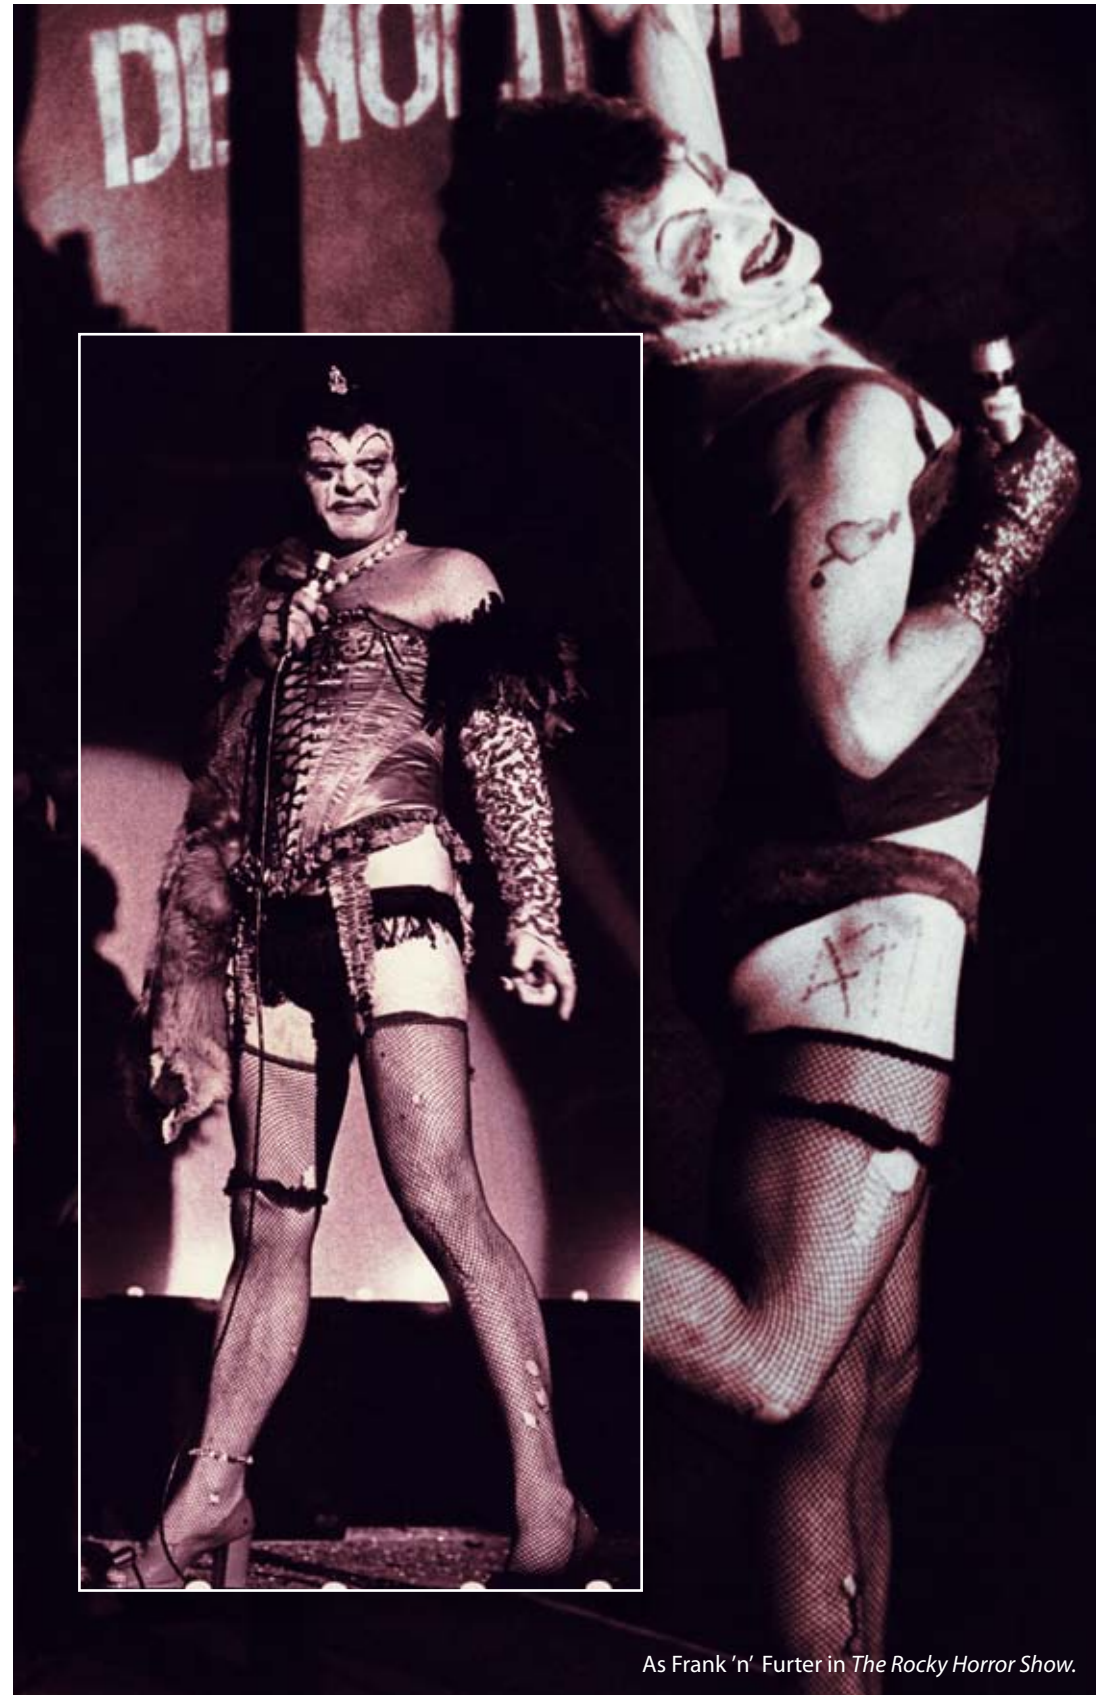

Auto Da Fe
As Eloi, with Robin Lawlor as his puritanical mother.

Miss Lonely Hearts, with Lorraine Bayly.

The Double Dealer, as Sir Paul Plyant.

My 'Melbourne Mum', Sheila Florance.

In *The Canterville Ghost*.

With Michael Boddy, Sue Walker and Jenene Watson.

Toni Lamond.

Ruth Cracknell.

With Margaret Goldie in *Hair*.

As Berger in *Hair*.

As King Herod in *Jesus Christ Superstar*.

As Frank 'n' Furter in *The Rocky Horror Show*.

Captain Jack.

Eric Dare.

Walking man.

Tara the Incredible.

Betty Blokk Buster.

Walk on the Wild Side.

Celluloid Heroes.

Leonard.

Nick Turbin.

As P.T. Barnum in *Barnum*.

The Don Lane Show with Don and Bert Newton.

Joan Morley of Arc.

Angie Baby.

With Terry Bader in *Big Sister*.

With Michael Parkinson.

Hot Summer Night.