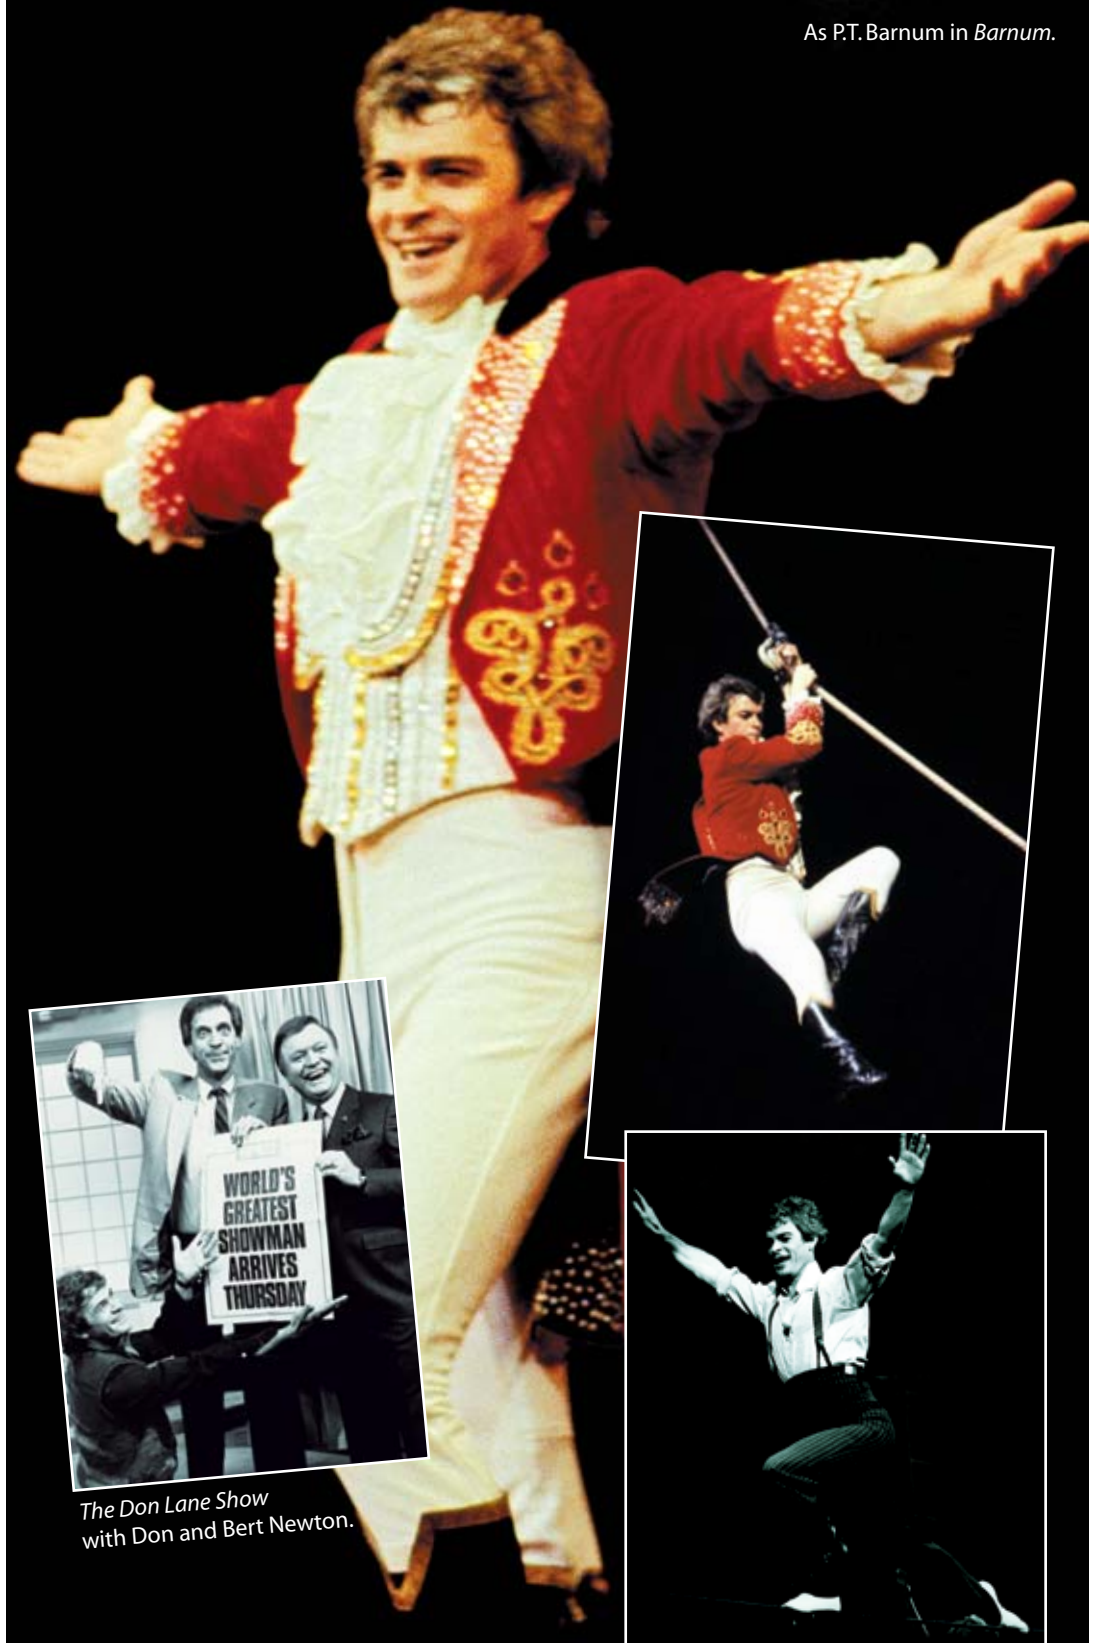

Backstage with American musical comedy star, Evie Hayes.

Me at a matinee of *Annie Get Your Gun*,
Theatre Royal, Sydney, 1949.

Mum and Dad's honeymoon, 1937.

With my Aunty Barbara Lamotte.

Frocking up; nobody tried to stop me.

Auto Da Fe
As Eloi, with Robin Lawlor as his puritanical mother.

Miss Lonely Hearts, with Lorraine Bayly.

The Double Dealer, as Sir Paul Plyant.

My 'Melbourne Mum', Sheila Florance.

In *The Canterville Ghost*.

Captain Jack.

Eric Dare.

Walking man.

Tara the Incredible.

Betty Blokk Buster.

Walk on the Wild Side.

Celluloid Heroes.

Leonard.

Nick Turbin.

As P.T. Barnum in *Barnum*.

The Don Lane Show with Don and Bert Newton.

Joan Morley of Arc.

Angie Baby.

With Terry Bader in *Big Sister*.

With Michael Parkinson.

Hot Summer Night.